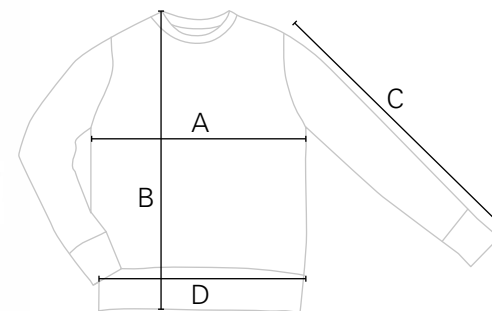

Oris Number Sweater Sizes

For perfect fit, please check the size using the list.

Back

		S	M	L	XL
A	Chest	50.0	52.0	55.0	58.0
B	Body Length	67.3	68.3	69.5	70.7
C	Sleeve Length	62.7	63.1	63.5	63.9
D	Body Width (Cuff Width)	43.0	45.0	48.0	51.0

Measurements in cm

Detail