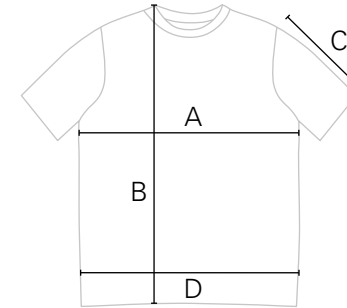

Oris Go Your Own Way T-Shirt Sizes

For perfect fit, please check the size using the list.

	XS	S	M	L	XL	XXL
A Chest	47.5	50.5	53.5	56.5	59.5	62.5
B Body Length	69.5	71.5	73.5	75.5	77.5	79.5
C Sleeve Length	20	21	22	23	24	25
D Body Width	46.5	49.5	52.5	55.5	58.5	61.5

Measurements in cm

Detail