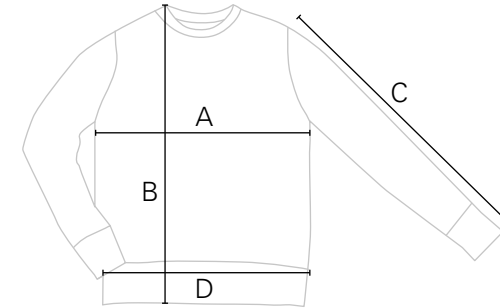

## Oris Go Your Own Way Sweater Sizes

For perfect fit, please check the size using the list.

		<b>S</b>	<b>M</b>	<b>L</b>	<b>XL</b>	<b>XXL</b>
A	Chest	55	57	59	61	63
B	Body Length	69	71	73	75	77
C	Sleeve Length	64	65	66	67	68
D	Body Width (Cuff Width)	46	48	50	52	54

Measurements in cm

Detail