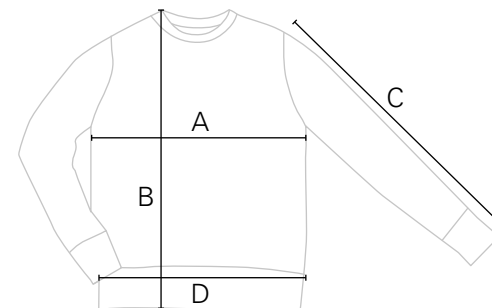

Oris Bear Sweater Sizes

For perfect fit, please check the size using the list.

	S	M	L	XL	XXL
A Chest	55	57	59	61	63
B Body Length	69	71	73	75	77
C Sleeve Length	67	69	71	73	75
D BodyWidth (CuffWidth)	46	48	50	52	54

Measurements in cm

Detail